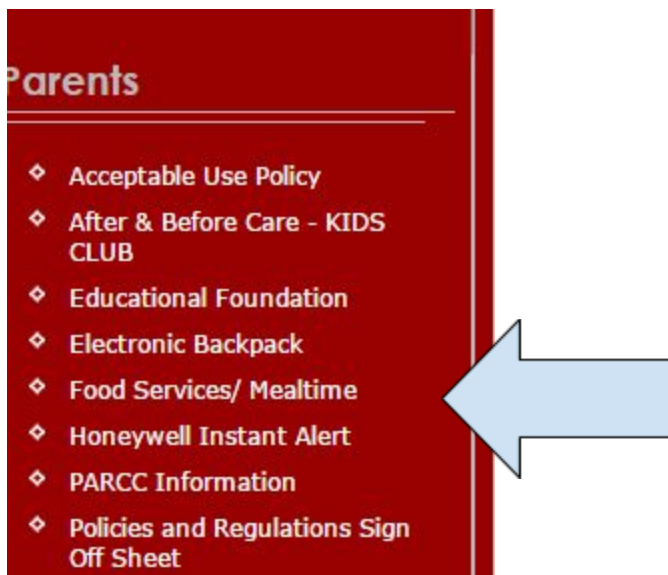

Where do I Find Bragg's Lunch Menu??

**We are now going paperless,
so below is where to locate the monthly calendars...

Go to the Chester website: www.chester-nj.org
Click on the “Parent” link.

Click on the “Food Services/Mealtime” link.